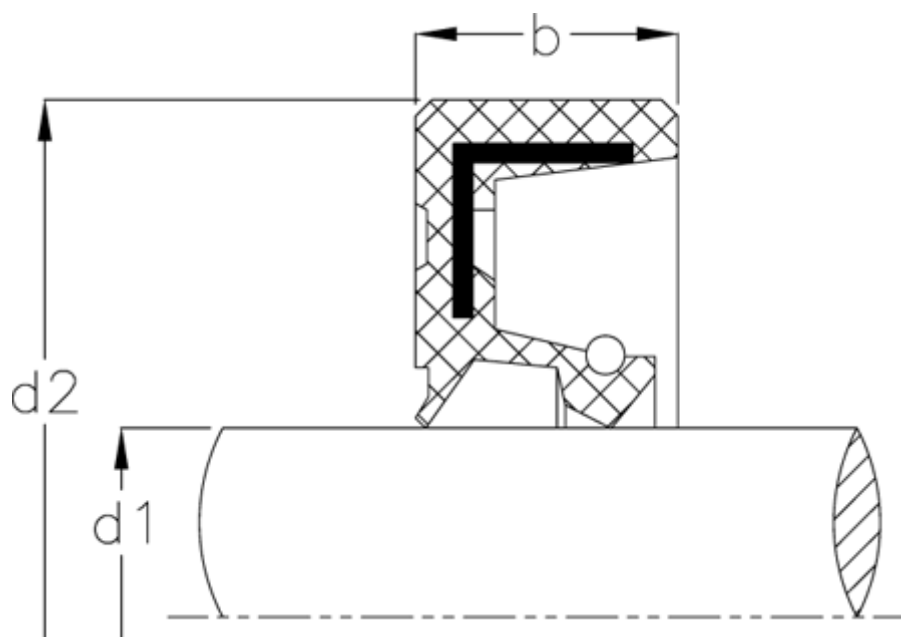

Article number: 170202600360070000

Description: KLEE Rotary shaft seal WAS 2636/7
NBR nitrile rubber, with seal lip

Measures

b	= 7
d1	= 26
d2	= 36
Material	= NBR